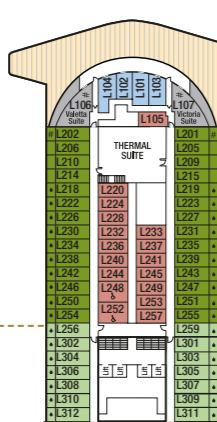

Single cabins

Sea view: Deck F
 Inside: Deck F

Cabin Notes

- * Cabin has one additional bed in the form of a single sofa bed
 - Cabin has one additional bed in the form of a pull-down bed
 - ** Cabin has two additional beds in the form of a double sofa bed
 - ◇ Cabin has two additional beds in the form of pull-down beds
 - Fixed twin beds
 - # Steel fronted balcony
 - ∞ Glass fronted balcony
 - v Balcony visible from above and/or neighbouring balconies
 - ♣ Cabin is partially shaded
 - ⊞ Part obstructed view
 - ♣ All adapted cabins have a shower only
- Note:** All pull-down beds in twin cabins are accessible via a ladder. When pull-down beds are in use, lower beds cannot be converted to a double. Balconies in the forward section of the ship can be overlooked by the bridge.
- BE Suites:** D105 and D106 are large suites consisting of two bedrooms, two bathrooms with bath and shower, a lounge and a large balcony. These suites are suitable for sharing couples or families.
- B5 Suites:** Please note that suites L106 and L107 do not feature a dressing area, and they have a standard bath with a fixed shower attachment. They have a metal fronted balcony and a view over the observation deck area.

DECK 19 - OCEAN DECK

DECK 18 - SKY DECK

DECK 17 - SPORTS DECK

DECK 16 - SUN DECK

DECK 15 - LIDO DECK

DECK 14 - RIVIERA DECK

DECK 12 - A DECK

DECK 11 - B DECK

DECK 10 - C DECK

DECK 9 - D DECK

DECK 8 - E DECK

DECK 7 - PROM DECK

DECK 6 - F DECK

DECK 5 - P DECK

FORWARD

MID FORWARD