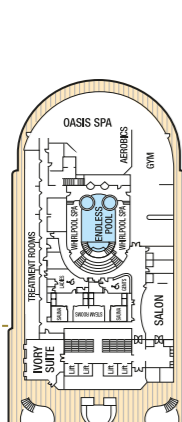

Single cabins

Sea view: Deck F
 Inside: Deck F

Cabin Notes

- * Cabin has one additional bed in the form of a single sofa bed
 - Cabin has one additional bed in the form of a pull-down bed
 - ** Cabin has two additional beds in the form of a double sofa bed
 - ◇ Cabin has two additional beds in the form of pull-down beds
 - Fixed twin beds
 - # Steel fronted balcony
 - ∞ Glass fronted balcony
 - v Balcony visible from above and/or neighbouring balconies
 - ♣ Cabin is partially shaded
 - ⊞ Part obstructed view
 - ♣ All adapted cabins have a shower only
- Note:** All pull-down beds in twin cabins are accessible via a ladder. When pull-down beds are in use, lower beds cannot be converted to a double. Balconies in the forward section of the ship can be overlooked by the bridge.
- BE Suites:** D105 and D106 are large suites consisting of two bedrooms, two bathrooms with bath and shower, a lounge and a large balcony. These suites are suitable for sharing couples or families.
- B5 Suites:** Please note that suites L106 and L107 do not feature a dressing area, and they have a standard bath with a fixed shower attachment. They have a metal fronted balcony and a view over the observation deck area.

DECK 19 - OCEAN DECK

DECK 18 - SKY DECK

DECK 17 - SPORTS DECK

DECK 16 - SUN DECK

DECK 15 - LIDO DECK

DECK 14 - RIVIERA DECK

DECK 12 - A DECK

DECK 11 - B DECK

DECK 10 - C DECK

DECK 9 - D DECK

DECK 8 - E DECK

DECK 7 - PROM DECK

DECK 6 - F DECK

DECK 5 - P DECK

FORWARD

MID FORWARD