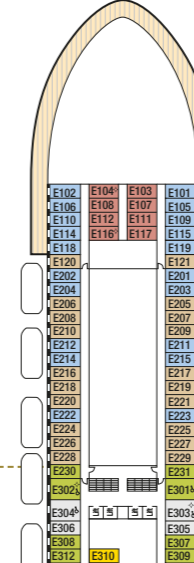

Single cabins

Sea view: Deck F
 Inside: Deck F

Cabin Notes

- * Cabin has one additional bed in the form of a single sofa bed
 - Cabin has one additional bed in the form of a pull-down bed
 - ** Cabin has two additional beds in the form of a double sofa bed
 - ◇ Cabin has two additional beds in the form of pull-down beds
 - Fixed twin beds
 - # Steel fronted balcony
 - ∞ Glass fronted balcony
 - v Balcony visible from above and/or neighbouring balconies
 - ♣ Cabin is partially shaded
 - ⊞ Part obstructed view
 - ♣ All adapted cabins have a shower only
- Note:** All pull-down beds in twin cabins are accessible via a ladder. When pull-down beds are in use, lower beds cannot be converted to a double. Balconies in the forward section of the ship can be overlooked by the bridge.
- BE Suites:** D105 and D106 are large suites consisting of two bedrooms, two bathrooms with bath and shower, a lounge and a large balcony. These suites are suitable for sharing couples or families.
- B5 Suites:** Please note that suites L106 and L107 do not feature a dressing area, and they have a standard bath with a fixed shower attachment. They have a metal fronted balcony and a view over the observation deck area.

DECK 19 - OCEAN DECK

DECK 18 - SKY DECK

DECK 17 - SPORTS DECK

DECK 16 - SUN DECK

DECK 15 - LIDO DECK

DECK 14 - RIVIERA DECK

DECK 12 - A DECK

DECK 11 - B DECK

DECK 10 - C DECK

DECK 9 - D DECK

DECK 8 - E DECK

DECK 7 - PROM DECK

DECK 6 - F DECK

DECK 5 - P DECK

FORWARD

MID FORWARD

MIDSHIP

MID AFT

AFT

FORWARD

MID FORWARD

MIDSHIP

MID AFT

AFT