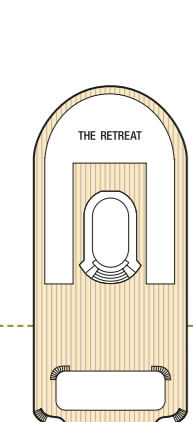

DECK 17 - SPORTS DECK