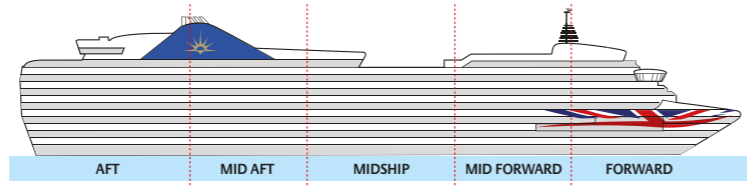

VENTURA

116,017 tons
 Entered service in 2008
 Normal operating capacity: 3,078 guests and 1,205 crew

To find out more about Ventura's cabins, visit pocruises.com/Ventura

Suites

Penthouse: Deck A
 Suite: Lido, Riviera & Decks A, C, D & E

Balcony cabins

Superior Deluxe: Decks D & E
 Standard: Lido, Riviera & Decks A, B, C, D & E

Sea view cabins

Standard: Riviera & Decks E & P
 Part obstructed view: Lido & Deck E

Inside cabins

Larger: Riviera Deck
 Standard: Lido, Riviera & Decks A, B, C, D, E & P