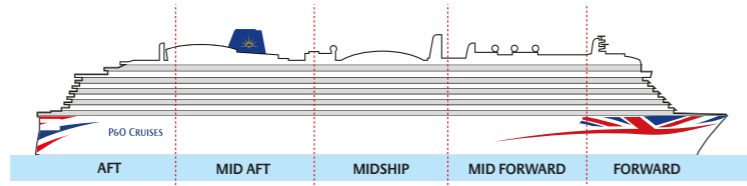

IONA

184,700 tons
 Entering service in 2020
 Normal operating capacity: 5,200 guests and 1,800 crew

To find out more about Iona's cabins, visit pocruises.com/iona

Suites

Suite: Decks 9, 10, 11, 12, 14 & 15
 Family Sea view Suite: Promenade Deck
 Conservatory Mini-suite: Promenade & Deck 9

Balcony cabins

Deluxe: Promenade & Decks 9, 10, 11, 12, 14 & 15
 Standard: Promenade, Lido & Decks 5, 9, 10, 11, 12, 14, 15 & 17
 Smaller: Promenade, Lido & Decks 9, 10, 11, 12, 14, 15 & 17

Sea view cabins

Standard: Decks 4 & 5

Inside cabins

Larger: Decks 4, 5, 9, 11 & 14

Standard: All cabin decks

Single cabins

Balcony: Decks 9, 11 & 14

Inside: Decks 5, 9 & 12

Cabin Notes