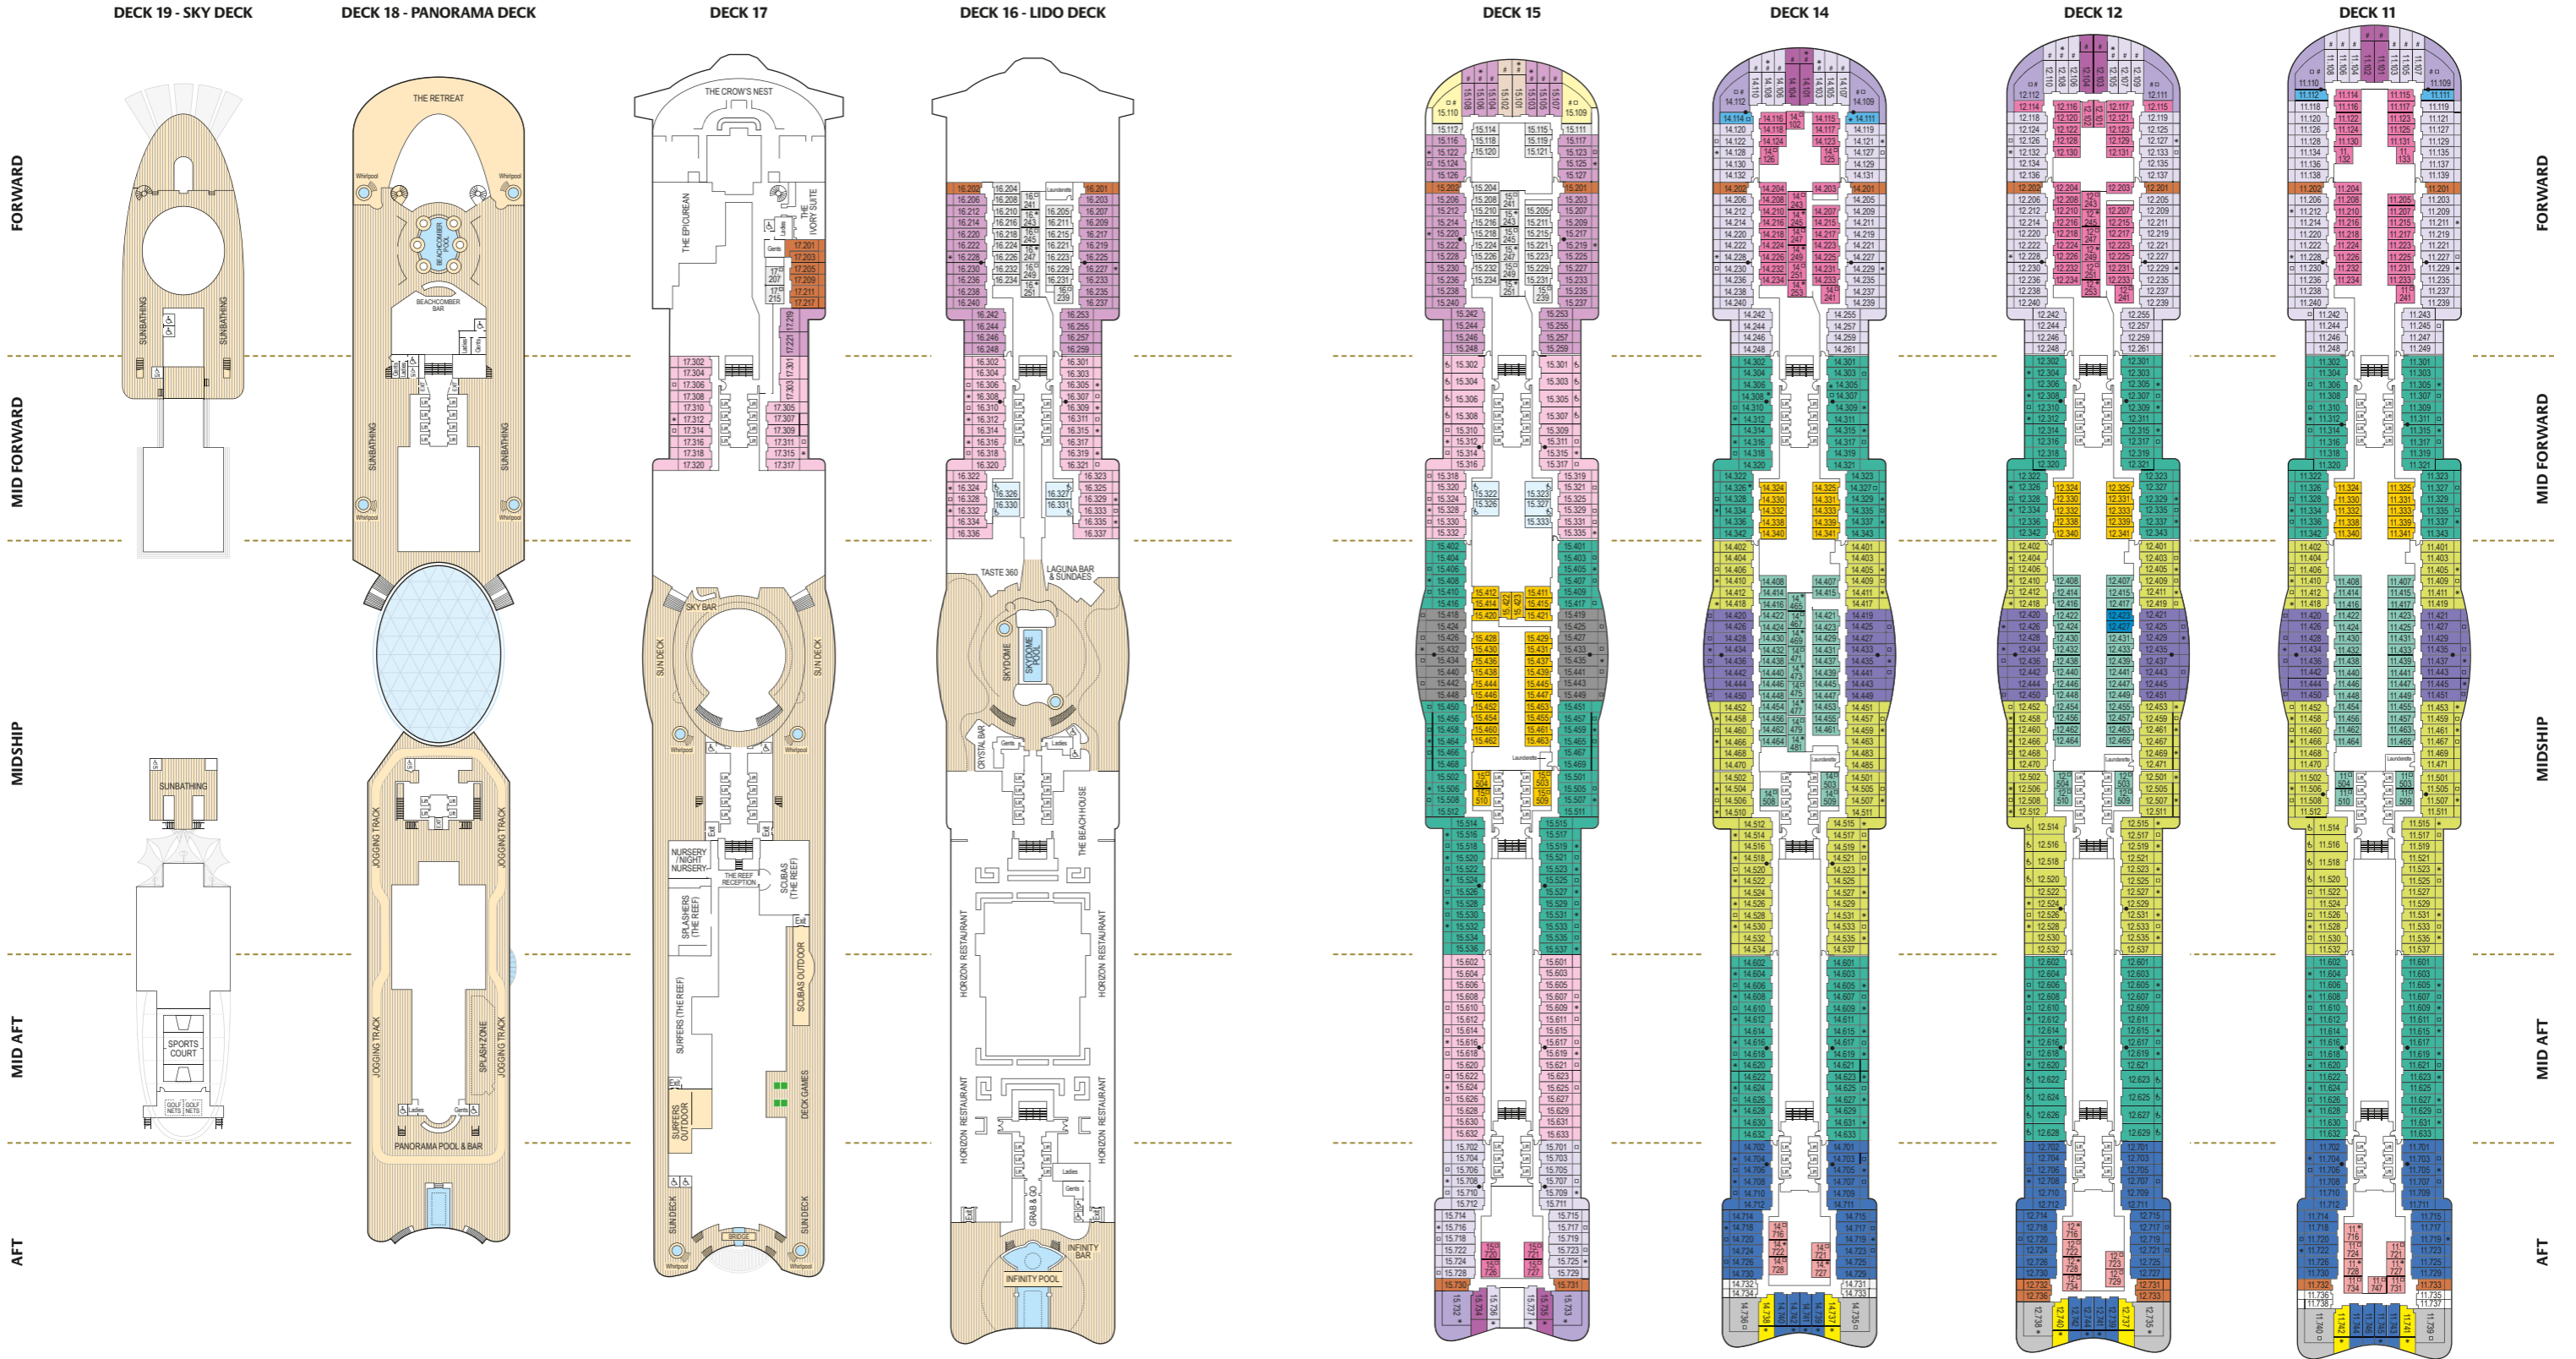

IONA

184,700 tons
 Entering service in 2020
 Normal operating capacity: 5,200 guests and 1,800 crew

To find out more about Iona's cabins, visit pocruises.com/iona

Suites

Suite: Decks 9, 10, 11, 12, 14 & 15
 Family Sea view Suite: Promenade Deck
 Conservatory Mini-suite: Promenade & Deck 9

Standard: Decks 4 & 5

Inside cabins

Larger: Decks 4, 5, 9, 11 & 14

Standard: All cabin decks

Single cabins

Balcony: Decks 9, 11 & 14

Inside: Decks 5, 9 & 12

Cabin Notes

- * Cabin has one additional bed in the form of a single sofa bed
- Cabin has two additional beds, one in the form of a single sofa bed and one in the form of a pull-down bed
- Cabins with interconnecting doors
- # Steel fronted balcony
- † Cabin has no balcony
- ⊕ Adapted cabin. All adapted cabins have a shower only
- v Balconies visible from Promenade Deck
- △ Cabins have obstructed view

Note: All pull-down beds in twin cabins are accessible via a ladder. Balconies in the forward section of the ship can be overlooked by the bridge. All cabins on Iona have shower only apart from Suites - B4, B5 and B6 grades. BA Suites: Please note that suites 8.110 and 8.109 do not feature a balcony.