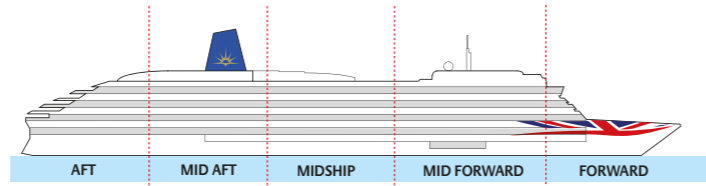

# AURORA

76,152 tons  
 Entered service in 2000  
 Normal operating capacity: 1,874 guests and 850 crew

To find out more about Aurora's cabins, visit [pocruises.com/Aurora](http://pocruises.com/Aurora)

## Suites

Penthouse: Deck B  
 Suite: Decks B & C  
 Mini-suite: Deck B